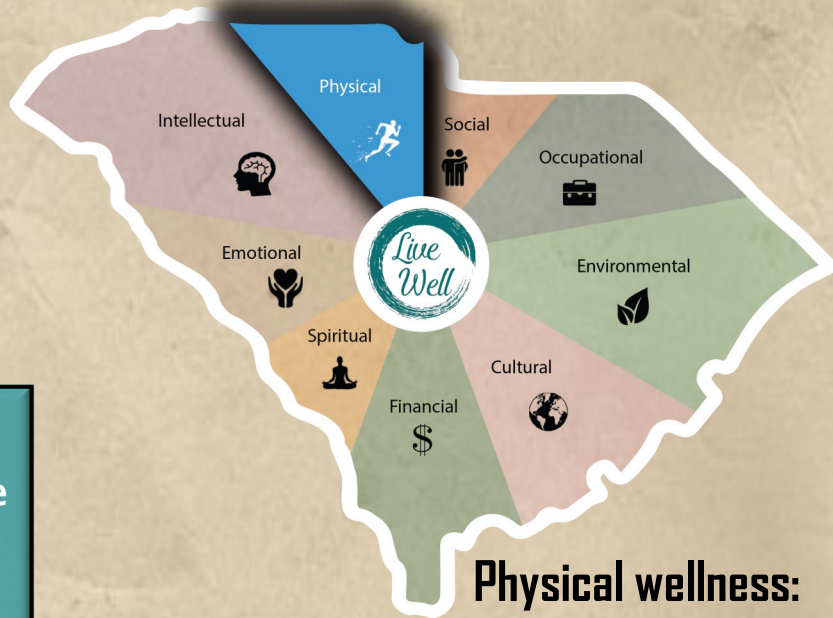

## DID YOU KNOW?

E-cigarette vapor can contain harmful carcinogens such as...

**ARSENIC**  
**CADMIUM**      **BENZENE**  
**LEAD**      **CHROMIUM**  
**NICKEL**

**Ready For Change?**

Thinking of making a change to improve your physical wellness?

**CLICK HERE!**

(Sign in with your CCU ID.)

**Physical wellness:** Promote and support positive, safe, and sustainable habits that take care of the body for optimal health and functioning.

Follow us on social media !